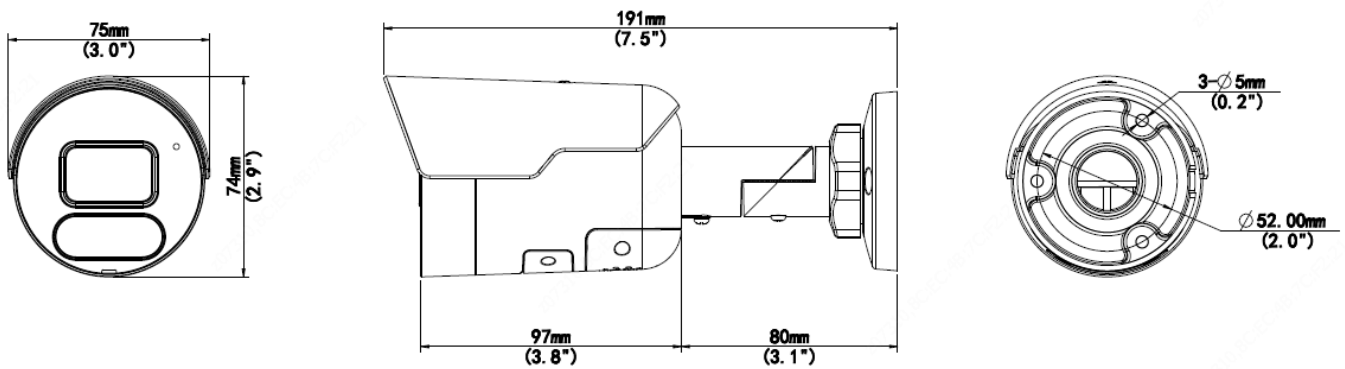

UL (UL 62368-1, 2nd Ed., Issue Date: 2014-12-01)
Environment	CE-RoHS (2011/65/EU;(EU)2015/863); WEEE (2012/19/EU); Reach (Regulation (EC) No 1907/2006)
Protection	IP67 (IEC 60529:1989+AMD1:1999+AMD2:2013)
General	
Power	DC 12V±25%, PoE (IEEE 802.3af)
	Power consumption: Max 11.5W
Power Interface	Ø 5.5mm coaxial power plug
Dimensions (L × W × H)	191× 75 × 74mm (7.5" × 3.0" × 2.9")
Weight	0.50kg (1.10lb)
Material	Metal
Working Environment	-30°C ~ 60°C (-22°F ~ 140°F), Humidity: ≤95% RH (non-condensing)
Storage Environment	-30°C ~ 60°C (-22°F ~ 140°F), Humidity: ≤95% RH (non-condensing)
Surge Protection	4KV
Reset Button	Support

Dimensions

Accessories