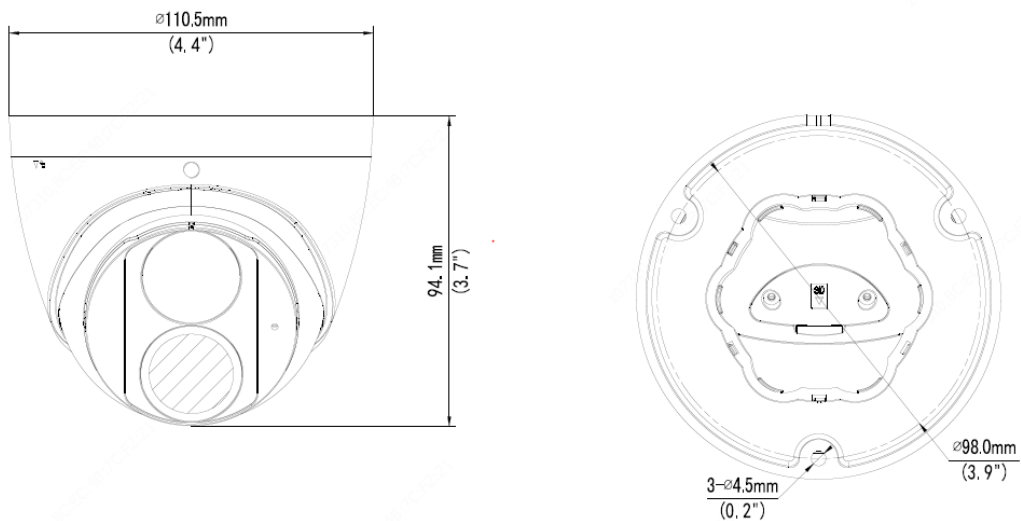

Environment	CE-RoHS (2011/65/EU;(EU)2015/863); WEEE (2012/19/EU); Reach (Regulation (EC) No 1907/2006)
Protection	IP67 (IEC 60529:1989+AMD1:1999+AMD2:2013)
General	
Power	DC 12V±25%, PoE (IEEE 802.3af)
	Power consumption: Max 4.0W
Power Interface	Ø 5.5mm coaxial power plug
Dimensions (Ø x H)	Φ110.5 x 94.1mm (Φ4.4" x 3.7")
Net Weight	0.425kg (0.93lb)
Material	Metal
Operating Conditions	-30°C ~ 60°C (-22°F ~ 140°F), Humidity: ≤95% RH (non-condensing)
Storage Environment	-30°C ~ 60°C (-22°F ~ 140°F), Humidity: ≤95% RH (non-condensing)
Surge Protection	4KV
Reset Button	N/A

Dimensions

Accessories

TR-JB03-G-IN

Junction Box

TR-UP06-IN

Pole Mount

TR-JB07/WM03-G-IN

Wall Mount

TR-A01-IN

Waterproof Joint

TR-WM03-D-IN

Wall Mount

TR-SE24-IN

Pendant Mount

TR-UM06-E-IN

Incline Ceiling Mount

TR-SE24-A-IN

Pendant Mount