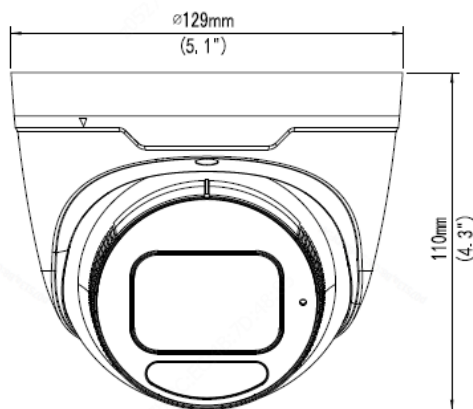

UL (UL 62368-1, 2nd Ed., Issue Date: 2014-12-01)
Environment	CE-RoHS (2011/65/EU;(EU)2015/863); WEEE (2012/19/EU); Reach (Regulation (EC) No 1907/2006)
Protection	IP67 (IEC 60529:1989+AMD1:1999+AMD2:2013) IK10 (IEC 62262:2002)
General	
Power	DC 12V±25%, PoE (IEEE 802.3af)
	Power consumption: Max 11W
Power Interface	Ø 5.5mm coaxial power plug
Dimensions (Ø x H)	Φ129 x 110mm (Φ5.1" x 4.3")
Weight	0.64kg (1.41lb)
Material	Metal
Operating Conditions	-30°C ~ 60°C (-22°F ~ 140°F), Humidity: ≤95% RH (non-condensing)
Storage Environment	-30°C ~ 60°C (-22°F ~ 140°F), Humidity: ≤95% RH (non-condensing)
Surge Protection	4KV
Reset Button	Support

Dimensions

Accessories

TR-JB03-H-IN

Junction Box

TR-JB07/WM03-F-IN

Wall Mount

TR-WM03-B-IN

Wall Mount

TR-UP06-IN

Pole Mount