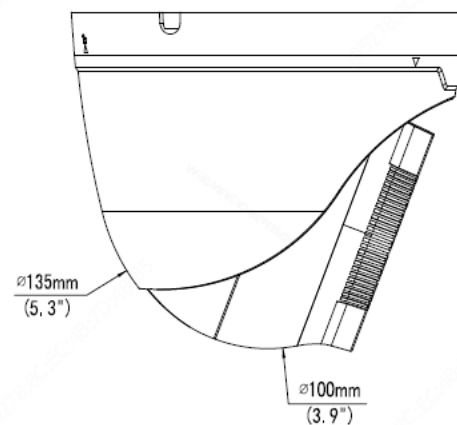

UL (UL 62368-1, 2nd Ed., Issue Date: 2014-12-01)
Environment	CE-RoHS (2011/65/EU;(EU)2015/863); WEEE (2012/19/EU); Reach (Regulation (EC) No 1907/2006)
Protection	IP67 (IEC 60529:1989+AMD1:1999+AMD2:2013) IK10 (IEC 62262:2002)
General	
Power	DC 12V±25%, PoE (IEEE 802.3af)
	Power consumption: Max 11W
Power Interface	Ø 5.5mm coaxial power plug
Dimensions (Ø x H)	Φ129 x 110mm (Φ5.1" x 4.3")
Weight	0.64kg (1.41lb)
Material	Metal
Operating Conditions	-30°C ~ 60°C (-22°F ~ 140°F), Humidity: ≤95% RH (non-condensing)
Storage Environment	-30°C ~ 60°C (-22°F ~ 140°F), Humidity: ≤95% RH (non-condensing)
Surge Protection	4KV
Reset Button	Support

Dimensions

Accessories

TR-JB03-H-IN

Junction Box

TR-JB07/WM03-F-IN

Wall Mount

TR-WM03-B-IN

Wall Mount

TR-UP06-IN

Pole Mount