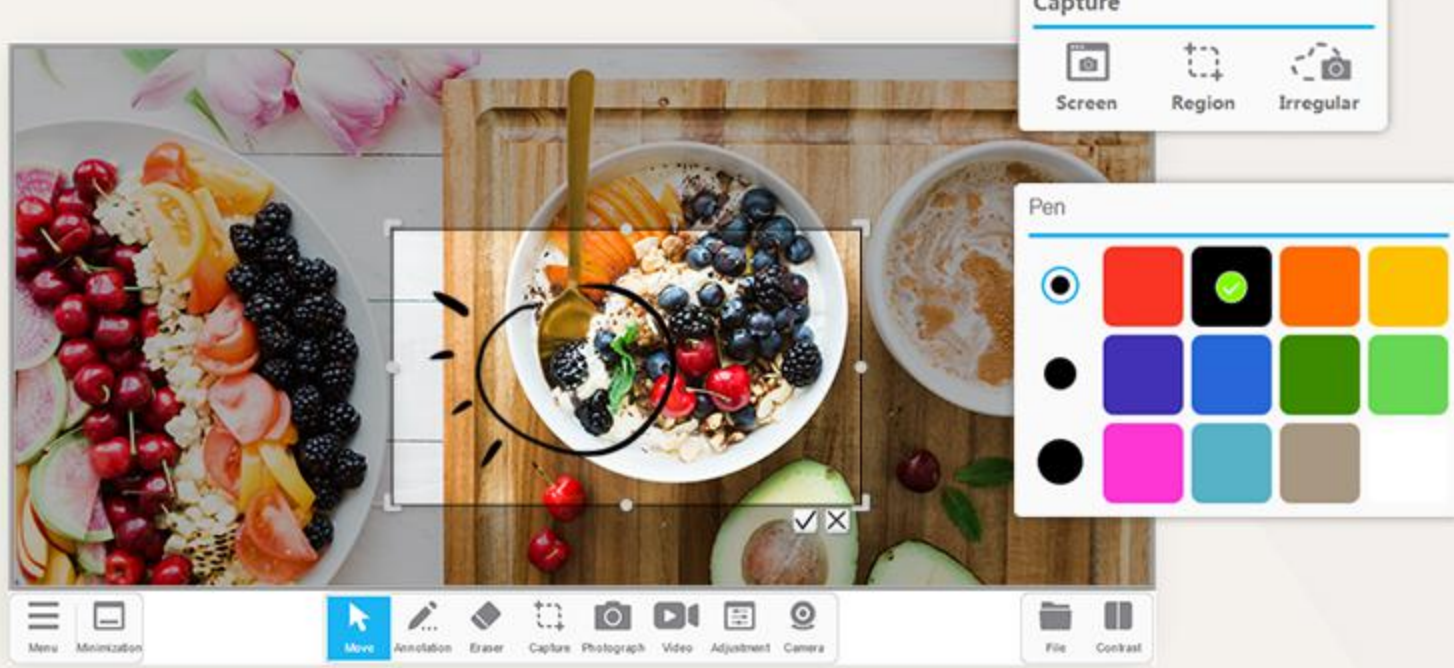

QPC28

Wireless Document Camera

QPC28 is a lightweight, affordable, and ultra-portable doc cam. It features wireless connection for image and video capturing, and the low energy consumption LED provide illumination in any condition. This camera is the perfect balance between quality and portability, making it ideal for transporting and presenting wherever you are.

Movable Document Camera

- Newest method teaching
- Wireless teaching mode

Qomo Camera

- Image annotation software
- Efficiency for demonstration class

Wireless receiver

- Wireless Wifi connect
- One key to open

270° Rotating shooting

Physical projection, easy teaching
Multi-angle display, convenient fixed

Multi-screen contrast teaching

Dynamic versus static display
Two screen and four screen display contrast

Instant annotation

Whiteboard function
Simple and smooth writing and screenshots

Assistant of live class

Multiple teaching ways
Recording and screenshots
Live broadcast, active class

Wireless interactive teaching

Movable Portable Flexible