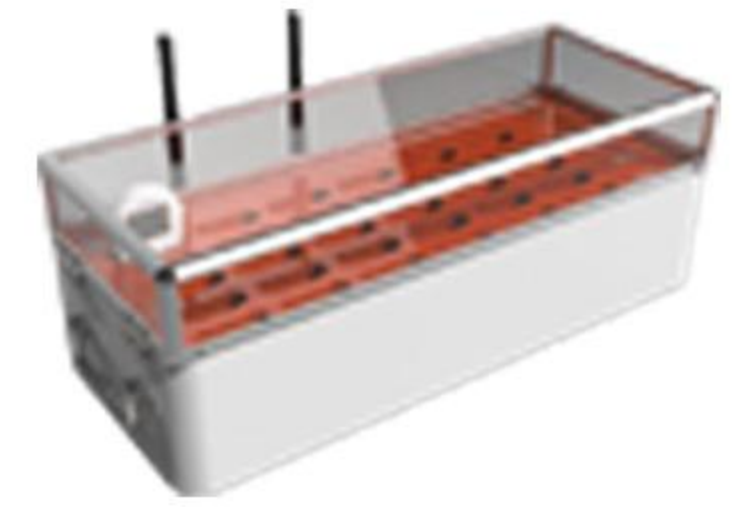

Sound Transmission Instantly Speech Testing Specializer

Build-in 2*DSP Technology of noise reduction, intelligent recognition of speech

► Product Introduction

A meeting and classroom interactive response system can help you instantly gauge whether your audience is with you, without having anyone single out. Instant Report. Students ID Auto login.

QRF999-Student

128*64 dot matrix LCD screen,
DSP noise reduction technology,
200ms fast transmission response,
Built-in large capacity lithium battery

Receiver & Charging Box

One stop charging base, support 30 units charge in the same time, build-in dual-frequency antenna, outside indicator, fast charging