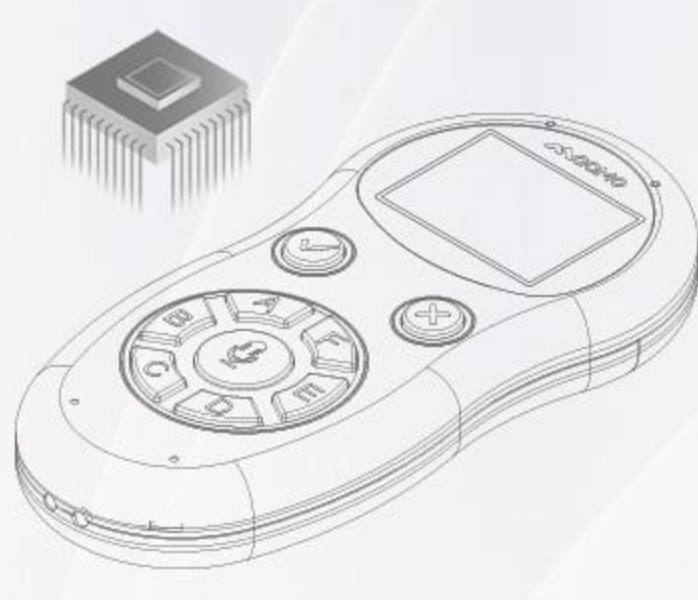

Self-developed Patent